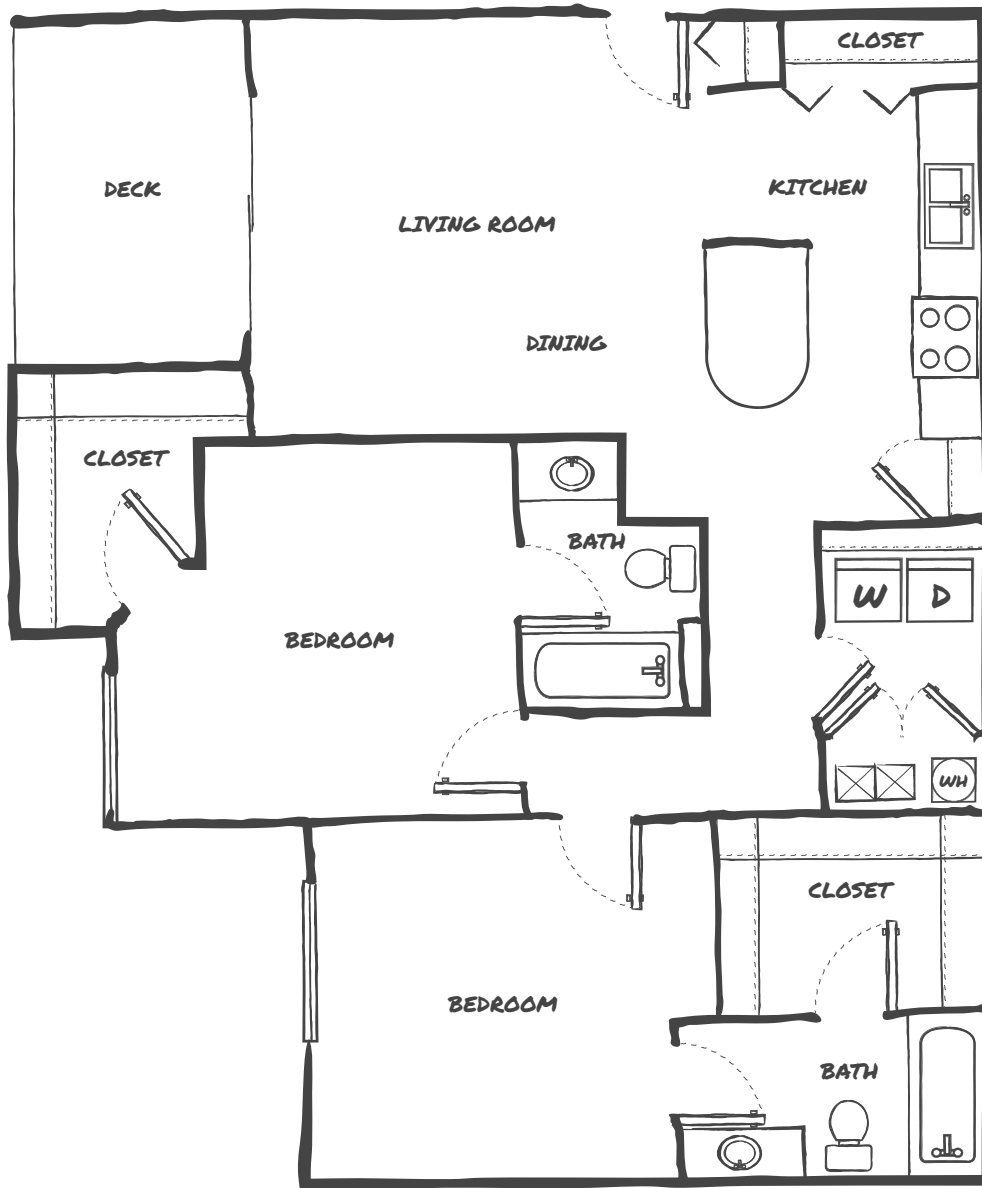

B2

2 BED / 2 BATH

989

SQ. FT.

THE OUTPOST

NEW STANDARD IN STUDENT LIVING

2415 South University Parks Dr. | Waco, TX 75706

254-756-7678 | www.theoutpostwaco.com

Floor plans are artist's rendering. All dimensions are approximate. Actual product and specifications may vary in dimension or detail. Not all features are available in every apartment. Prices and availability are subject to change. Please see a representative for details.