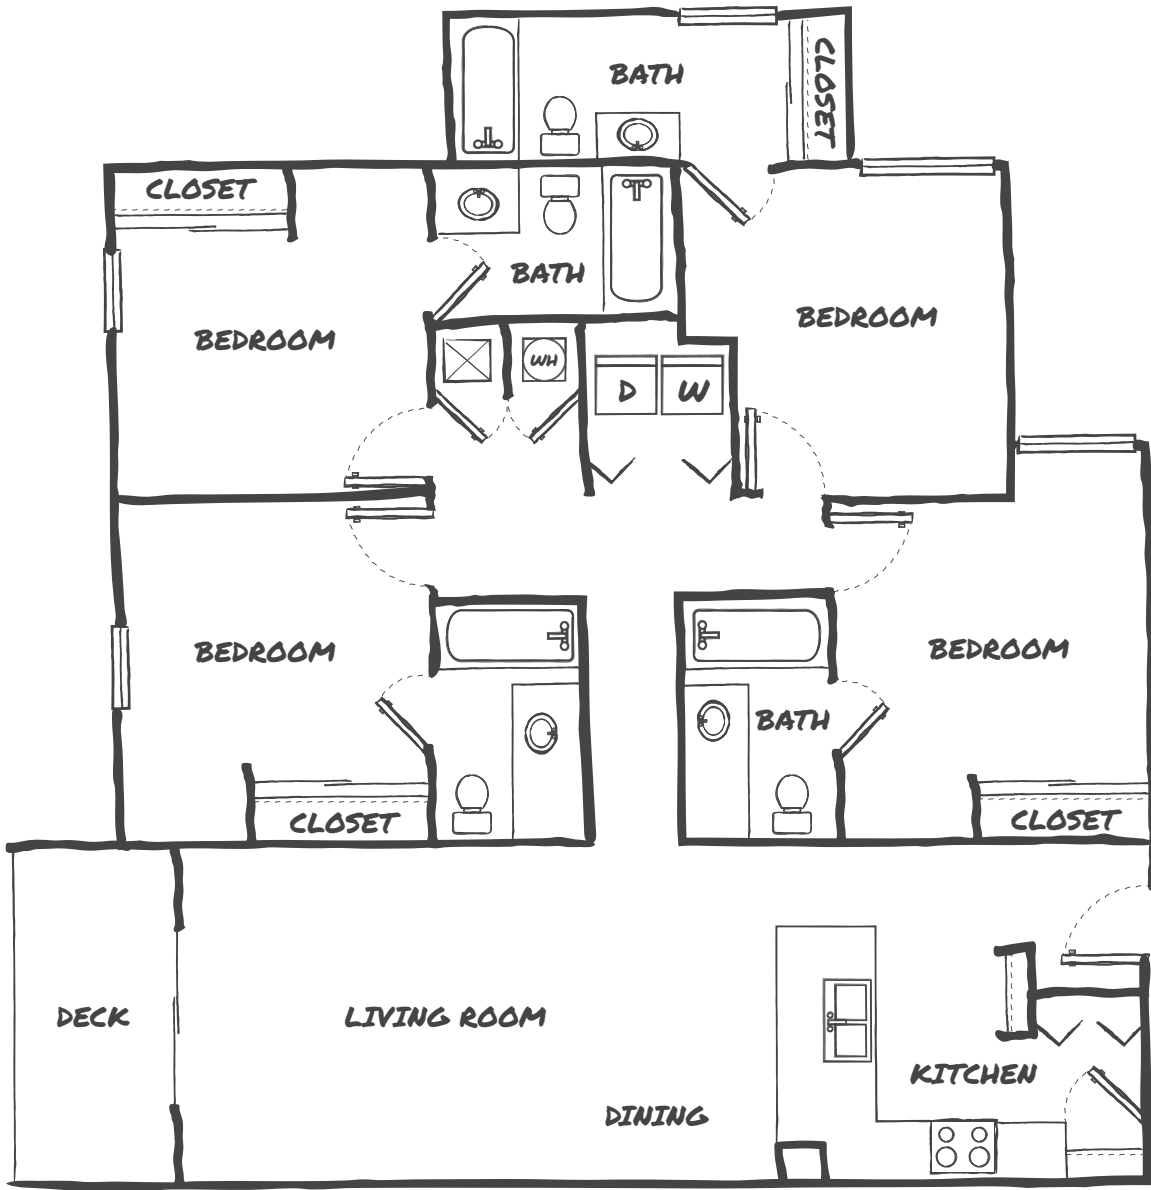

D1

4 BED / 4 BATH

1429

SQ. FT.

THE OUTPOST

NEW STANDARD IN STUDENT LIVING

2415 South University Parks Dr. | Waco, TX 75706

254-756-7678 | www.theoutpostwaco.com

Floor plans are artist's rendering. All dimensions are approximate. Actual product and specifications may vary in dimension or detail. Not all features are available in every apartment. Prices and availability are subject to change. Please see a representative for details.