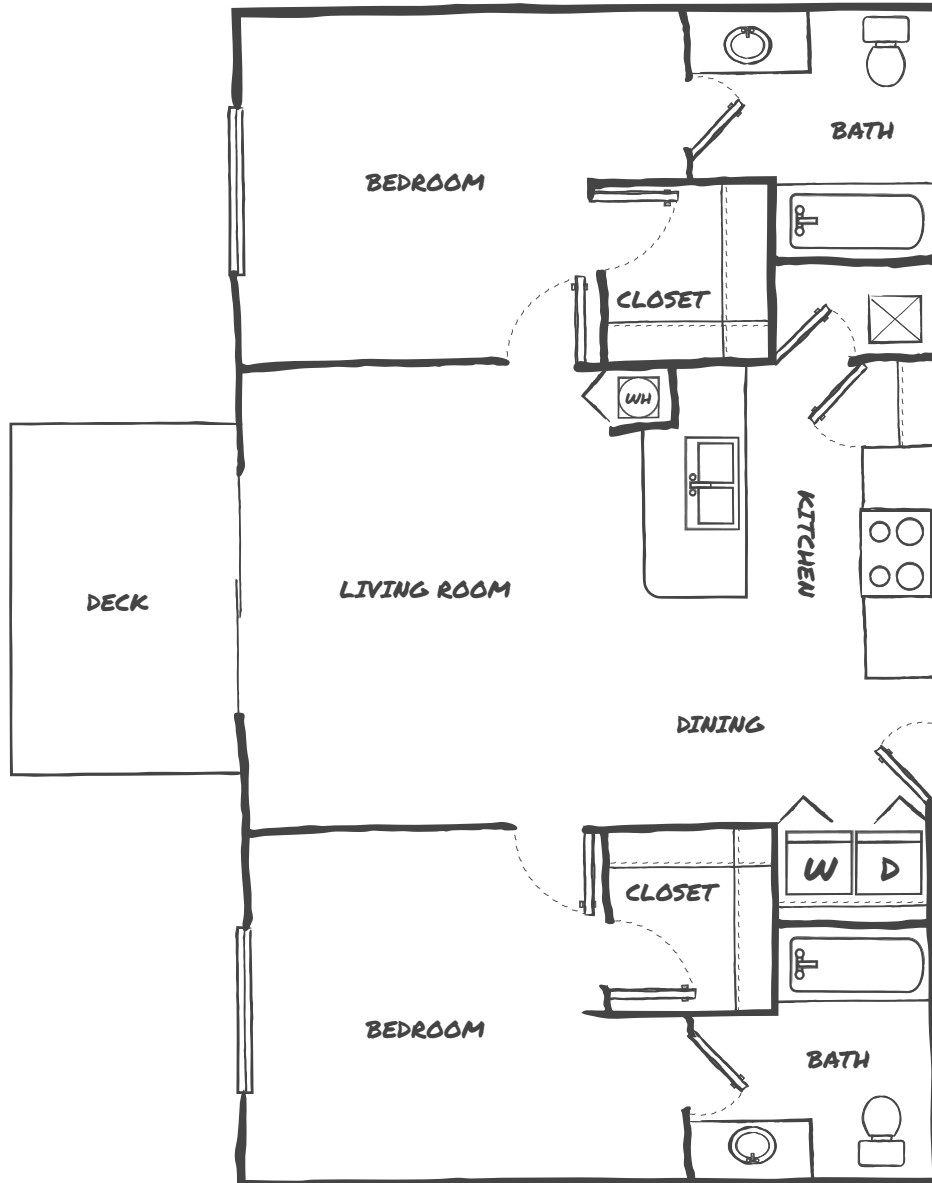

B1

2 BED / 2 BATH

955
SQ. FT.

THE OUTPOST

NEW STANDARD IN STUDENT LIVING

2415 South University Parks Dr. | Waco, TX 75706

254-756-7678 | www.theoutpostwaco.com

Floor plans are artist's rendering. All dimensions are approximate. Actual product and specifications may vary in dimension or detail. Not all features are available in every apartment. Prices and availability are subject to change. Please see a representative for details.