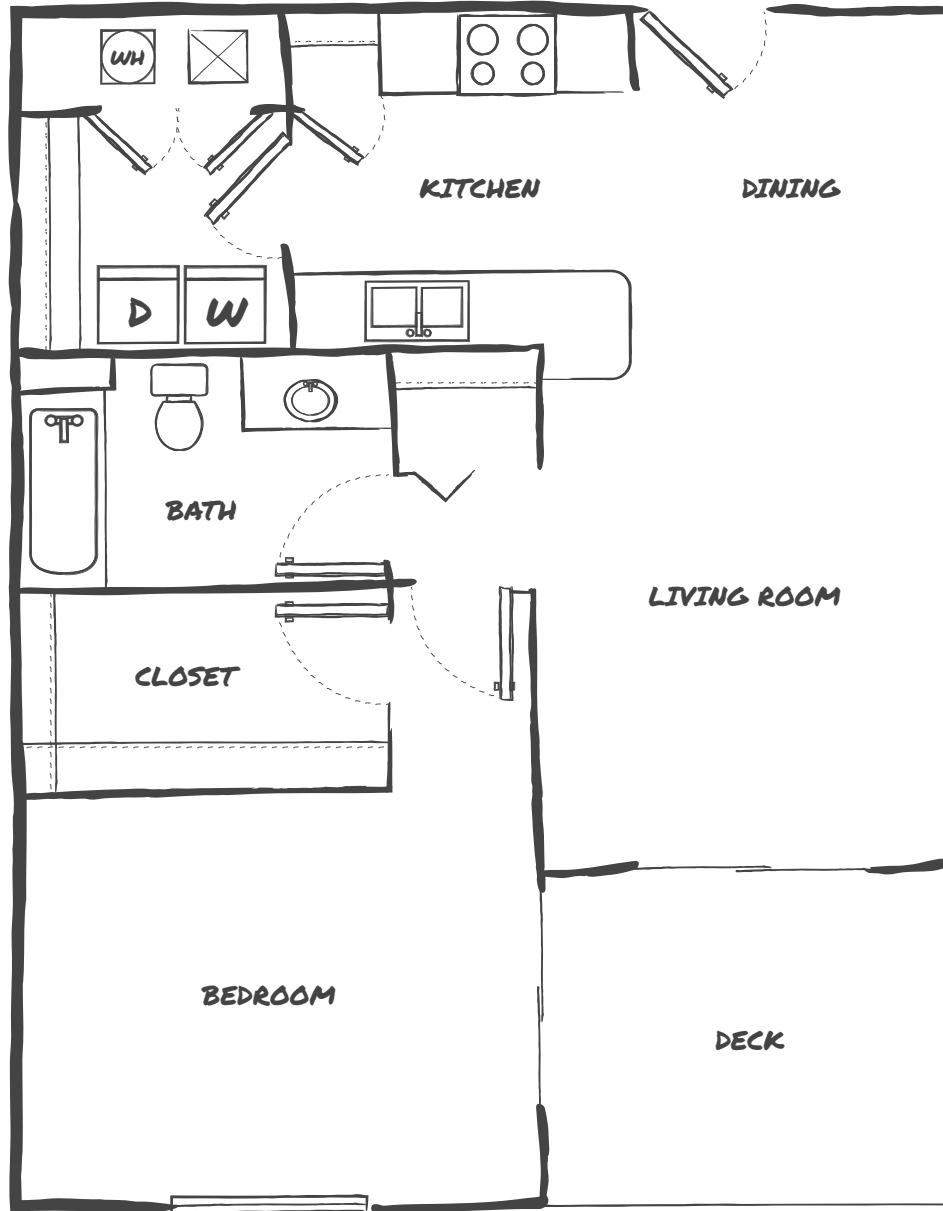

# A1

1 BED / 1 BATH

761  
SQ. FT.

**THE OUTPOST**

NEW STANDARD IN STUDENT LIVING

2415 South University Parks Dr. | Waco, TX 75706

254-756-7678 | [www.theoutpostwaco.com](http://www.theoutpostwaco.com)

*Floor plans are artist's rendering. All dimensions are approximate. Actual product and specifications may vary in dimension or detail. Not all features are available in every apartment. Prices and availability are subject to change. Please see a representative for details.*